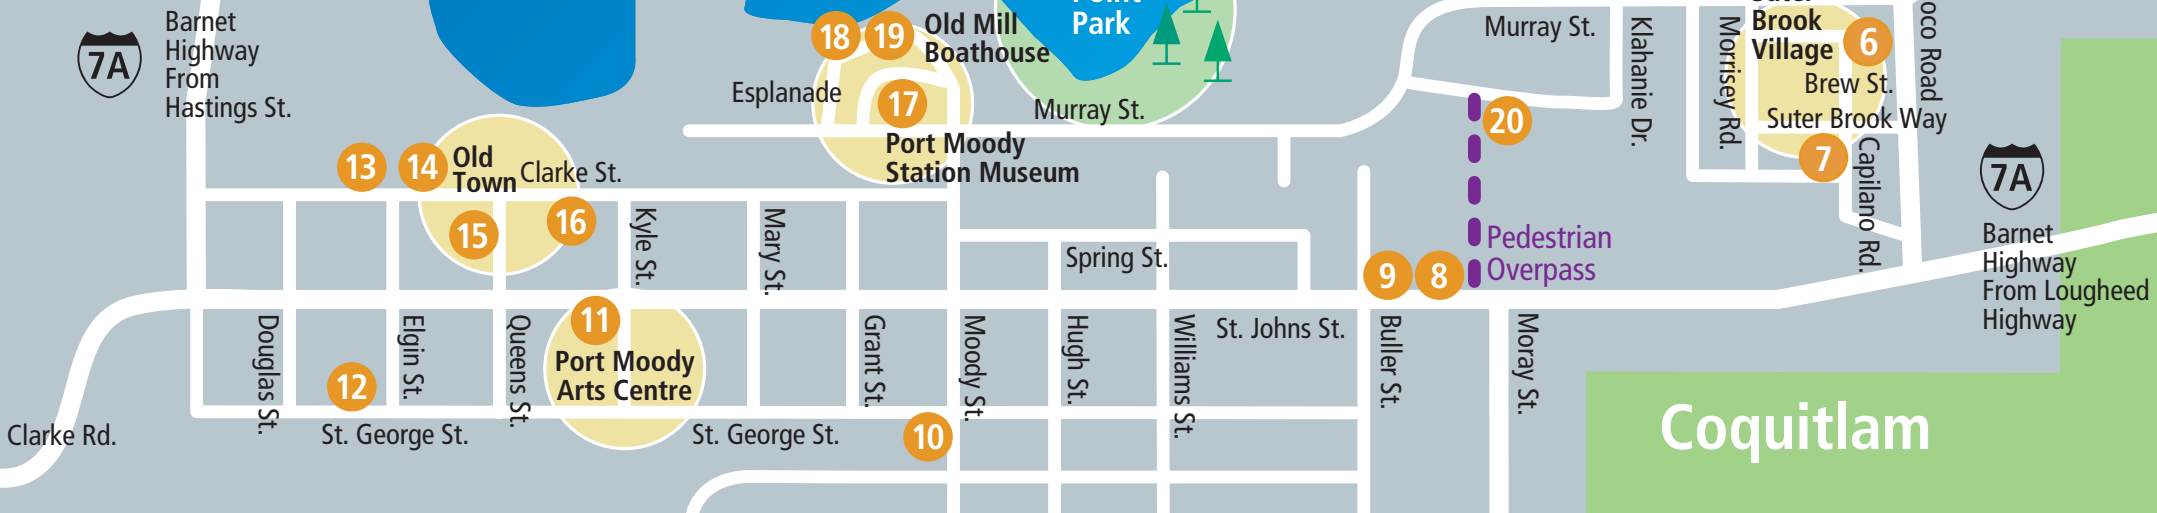

# artwalk

ArtsConnect Twelfth Annual

55 Artists exhibiting

Burrard Inlet

Port Moody

Inset Map for venues 1 & 2

Orange Dots indicate participating studios and venues. Note: Map is not to scale. Watch for purple flags and numbered signs at each venue.